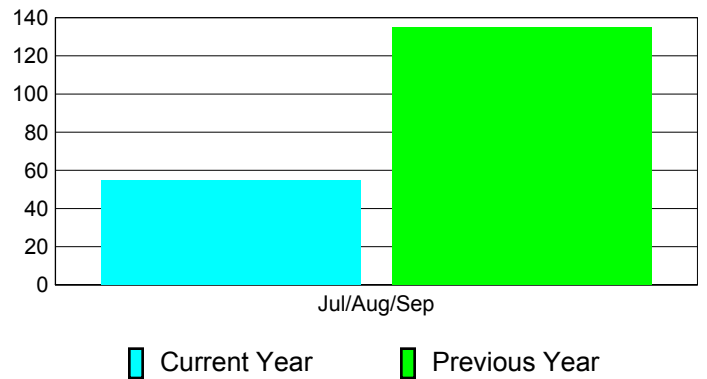

Membership Results
2011-2012

Membership
2010-2011

Month	Net Memb Goal	Actual New Memb	Actual Dropped Memb	Gain/Loss of Memb	Gain/Loss of Memb
Jul/Aug/Sep		97	-42	55	135
Totals		97	-42	55	135

Membership Results 2011-2012

Goal, New, Dropped, Gain/Loss

Comparison of Membership Gain/Loss

Current Year Compared to the Previous Year

Gender Comparison 2011-2012

Jul/Aug/Sep

Male Female