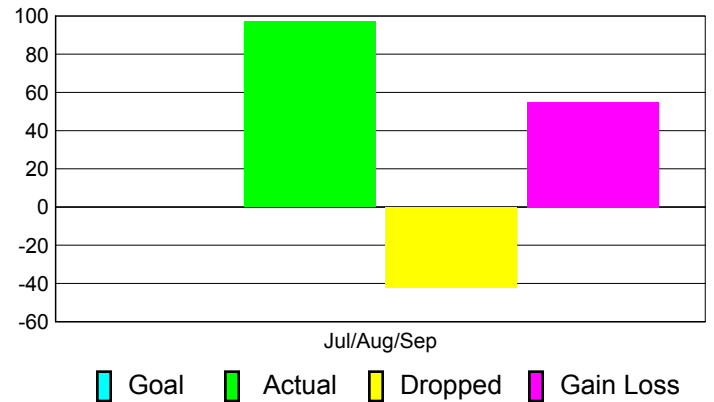

Membership Results 2011-2012

Goal, New, Dropped, Gain/Loss

Comparison of Membership Gain/Loss

Current Year Compared to the Previous Year